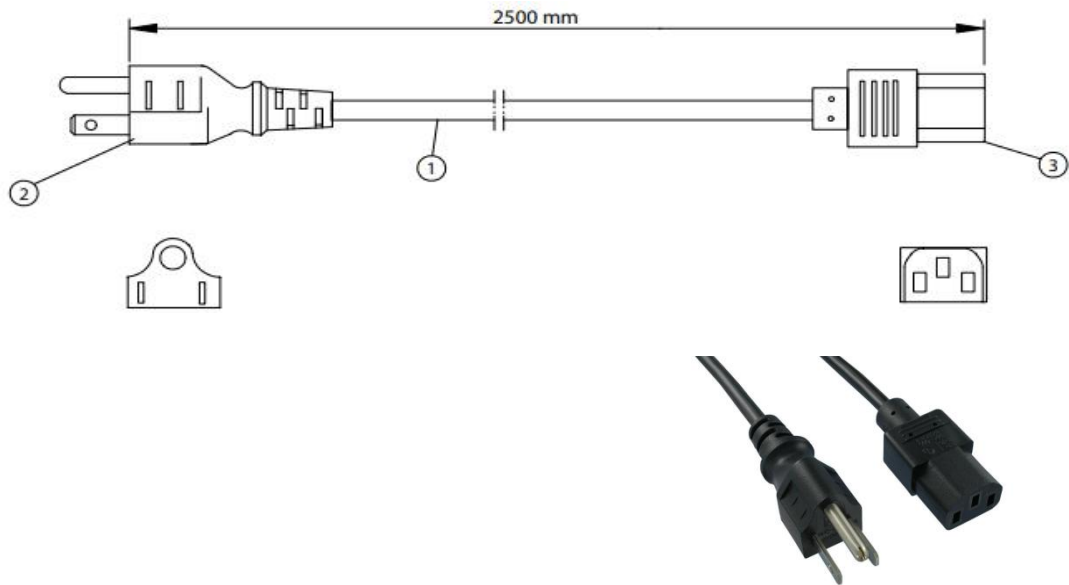

## Japanese Power Cord

### Specification

- Conductor 0.75/1.0/1.5mm<sup>2</sup> BC
- Cores 3
- Insulation PVC
- Insulation Color Brown,Blue,Green-Yellow
- Wire Gauge 18AWG
- Shield Unshielded
- Jacket PVC
- Jacket Color Black

### Electrical Performance (20 °C)

- Rated Voltage:125V
- Rated Current:7A,12A,15A
- Rated Power:1.5kW